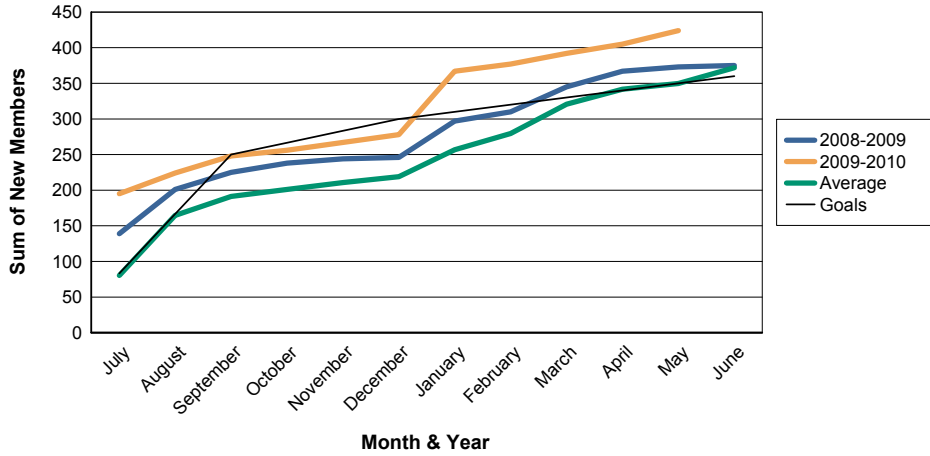

For District 300A2

Sum of Charter Members/ Month & Year

For District 300A2

3 Year Comparisons for GMT Constitutional Area 5

By GMT District

As of May 2010

Sum of New Members/ Month & Year

For District 300A2