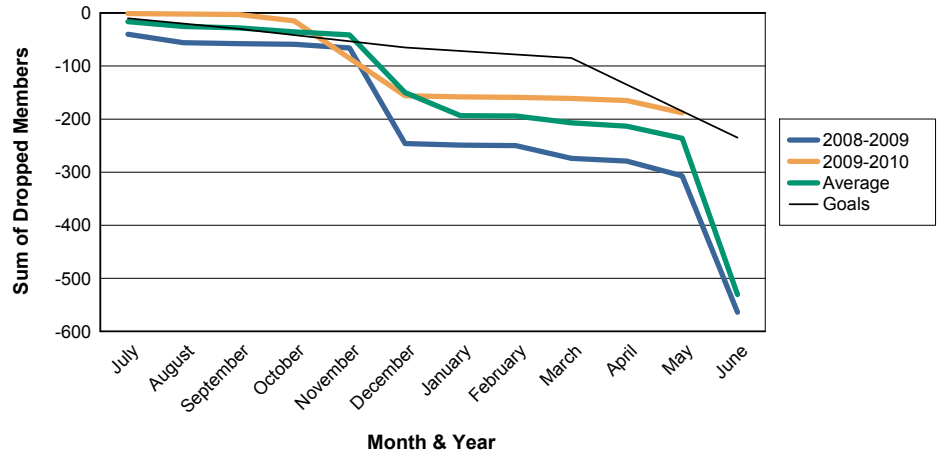

Sum of Dropped Members/ Month & Year

For District 300A2

Sum of Net Members/ Month & Year

For District 300A2