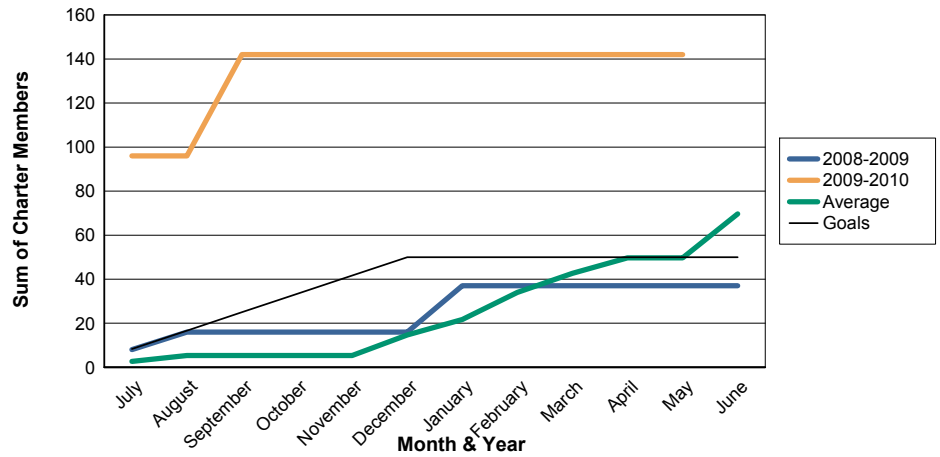

Sum of Charter Members/ Month & Year

For District 300A2