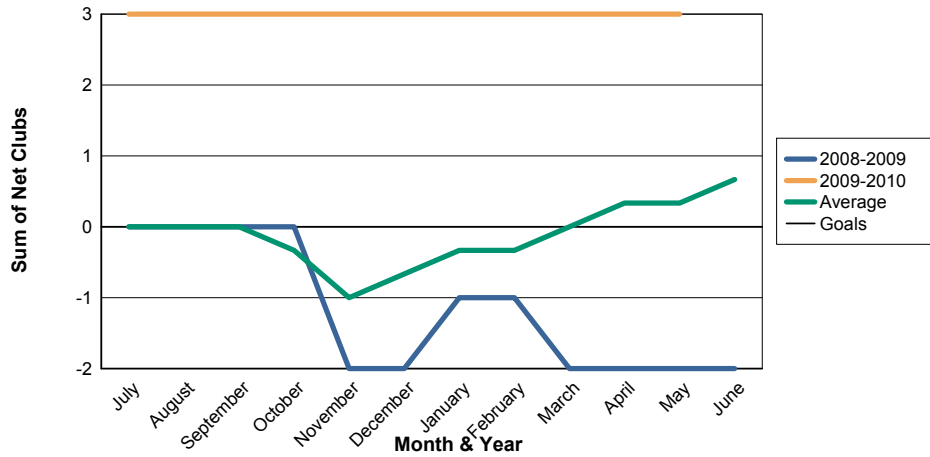

Sum of Net Clubs/ Month & Year

For District 300A2