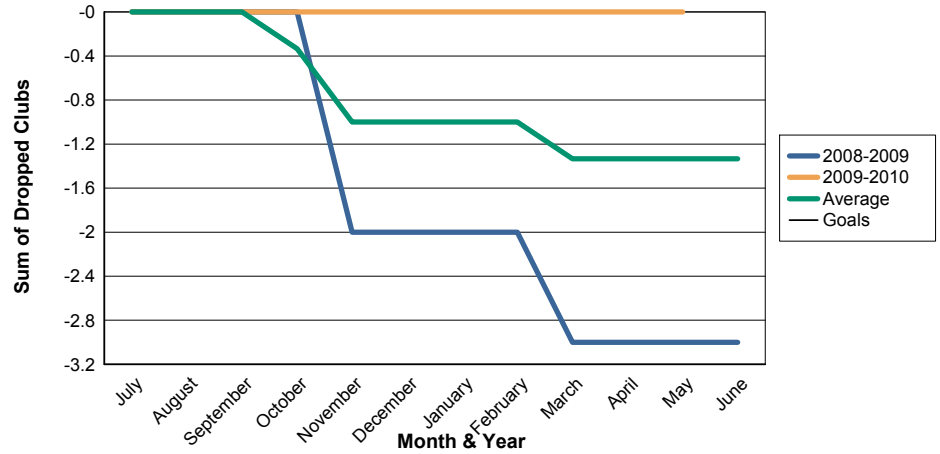

3 Year Comparisons for GMT Constitutional Area 5

By GMT District

As of May 2010

Sum of New Clubs/ Month & Year

For District 300A2

Sum of Dropped Clubs/ Month & Year

For District 300A2

Sum of Net Clubs/ Month & Year