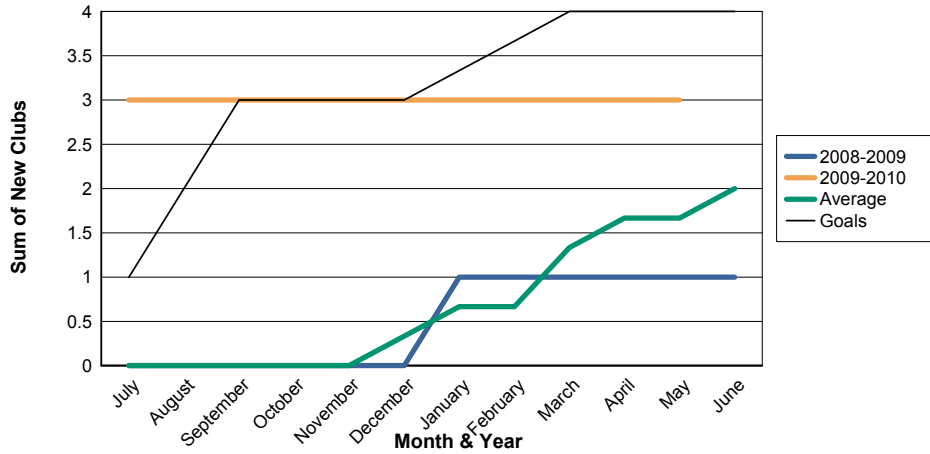

3 Year Comparisons for GMT Constitutional Area 5

By GMT District

As of May 2010

Sum of New Clubs/ Month & Year

For District 300A2

Sum of Dropped Clubs/ Month & Year

For District 300A2

Sum of Net Clubs/ Month & Year